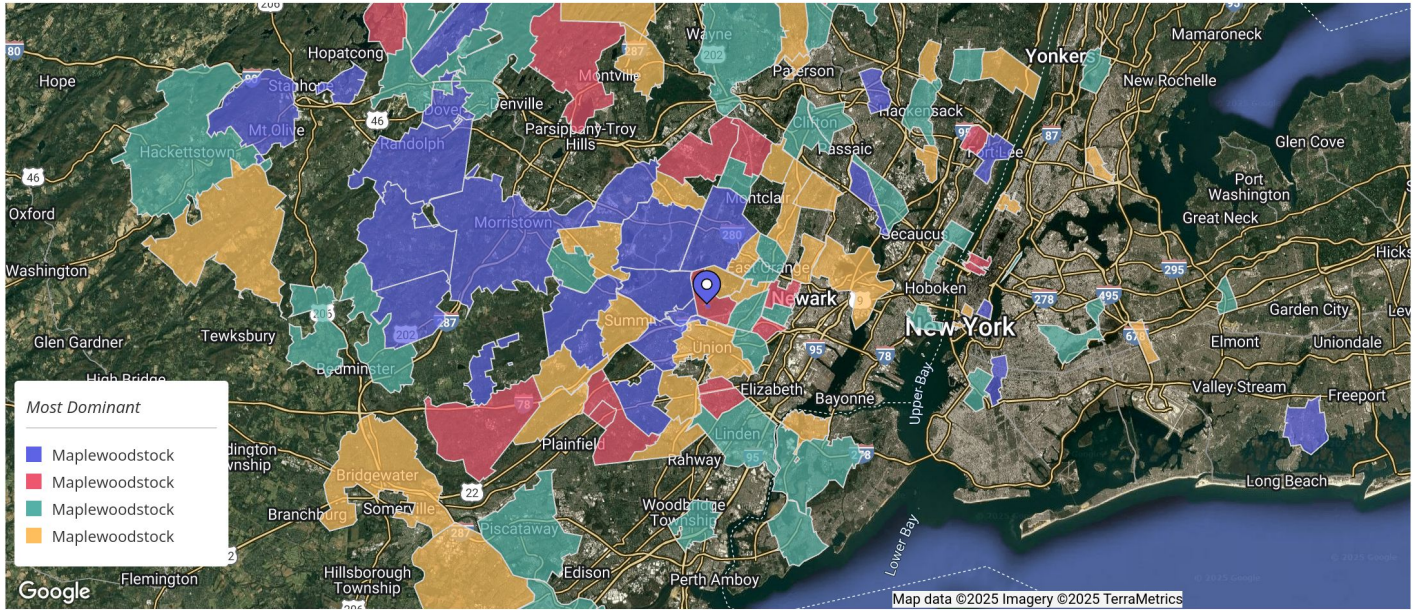

Maplewoodstock

Oakview Avenue, Maplewood, NJ 07040

Jul 13 - Jul 14, 2019

Maplewoodstock

Oakview Avenue, Maplewood, NJ 07040

Jul 9 - Jul 10, 2022

Scan to view on placer.ai platform

Visitors By Origin

Time Compare

Visitors By Origin

- **Maplewoodstock**
Oakview Avenue, Maplewood, NJ 07040
- **Maplewoodstock**
Oakview Avenue, Maplewood, NJ 07040
- **Maplewoodstock**
Oakview Avenue, Maplewood, NJ 07040
- **Maplewoodstock**
Oakview Avenue, Maplewood, NJ 07040