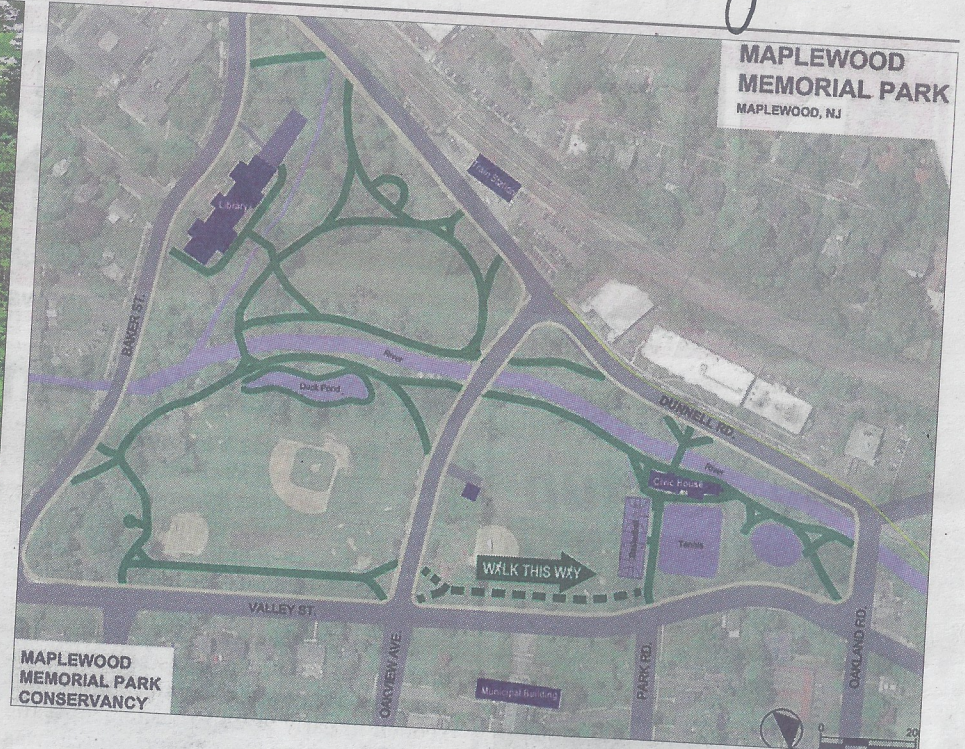

News Record of Maplewood - South Orange

Above left, a rendering of the proposed interior pathway in Maplewood Memorial Park. At right, a map shows Maplewood Memorial Park and plans for an interior pathway. The conservancy's aim with this proposed project is to restore landscaping originally intended to buffer the park from the busy roadway along Valley Street as well as to connect this area to the rest of the park's interior pathway system, allowing walkers, runners and field users to avoid the sidewalk.

Photos Courtesy of MMPC

'Walk This Way' a day of community fun and feedback

Join the Maplewood Memorial Park Conservancy for good times in Memorial Park on Field No. 1 at Oakview Avenue and Valley Street as the group combines family fun with community input on a proposed new interior pathway along Valley Street across from the municipal building.

Kite making, a scavenger hunt, bocce

and cornhole are among the planned activities on Saturday, Oct. 8, from 11 a.m. to 2 p.m., with a rain date of Sunday, Oct. 9.

A mock-up of the path/landscaping project and light refreshments will be available.

The conservancy's aim with this proposed project is to restore landscaping

originally intended to buffer the park from the busy roadway along Valley Street as well as to connect this area to the rest of the park's interior pathway system, allowing walkers, runners and field users to avoid the sidewalk.