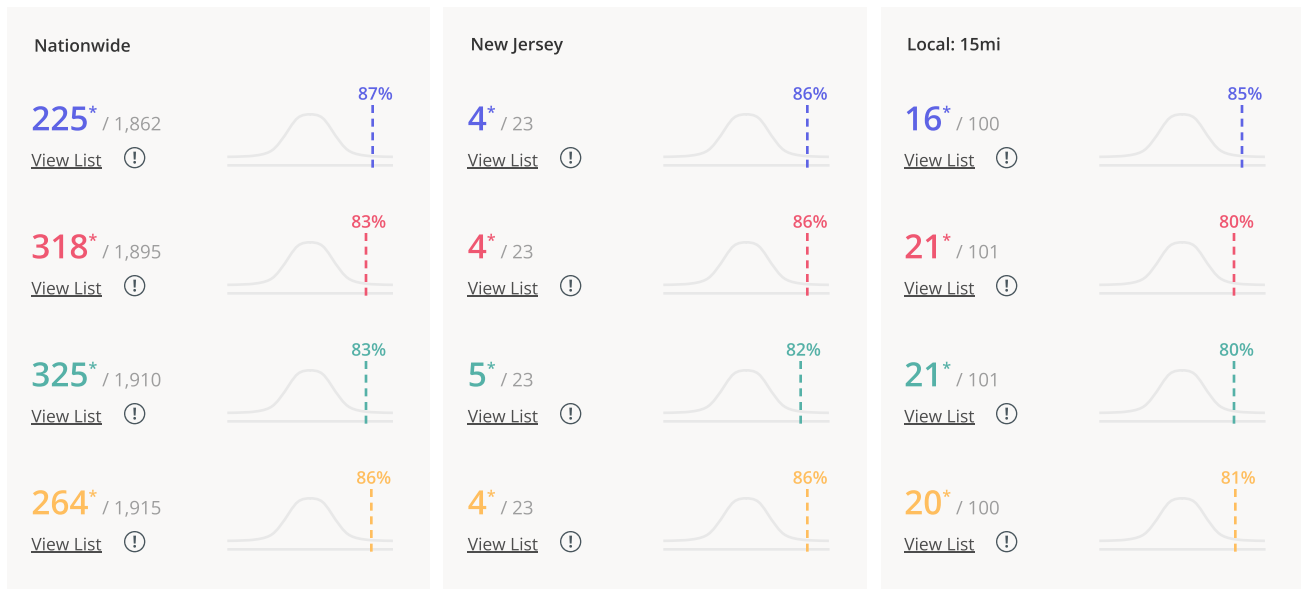

Household Income

#

%

*Demographics are based on a True Trade Area capturing 70% of visits | Data source: Census 2021

Ranking Overview ?

Maplewoodstock

Oakview Avenue, Maplewood, NJ ...

Maplewoodstock

Oakview Avenue, Maplewood, NJ ...

Maplewoodstock

Oakview Avenue, Maplewood, NJ ...

Maplewoodstock

Oakview Avenue, Maplewood, NJ ...

Benchmark:

Metric:

Category: Other

Visits

* Custom filters and dates are ignored. Ranking only supports 'full-months'. Showing report for: [Maplewoodstock Jul 1st, 2017 - Jul 31st, 2017](#), [Maplewoodstock Jul 1st, 2018 - Jul 31st, 2018](#), [Maplewoodstock Jul 1st, 2019 - Jul 31st, 2019](#), [Maplewoodstock Jul 1st, 2022 - Jul 31st, 2022](#)