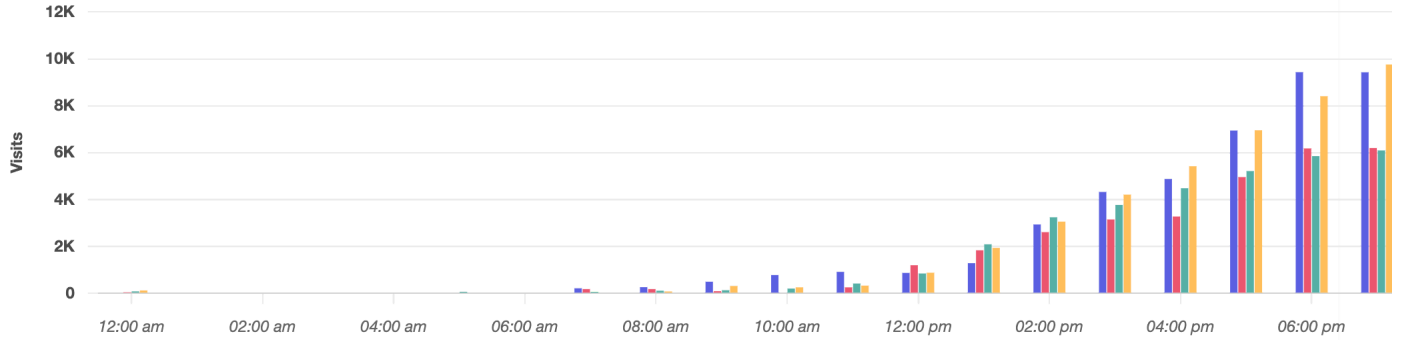

[Learn more](#)

Dismiss

To protect individual privacy, the beginning points shown for each route are approximations and do not represent actual home locations. [Learn more](#)

Hourly Visits ?

Maplewoodstock

Oakview Avenue, Maplewood, ...

Maplewoodstock

Oakview Avenue, Maplewood, ...

Maplewoodstock

Oakview Avenue, Maplewood, ...

Maplewoodstock

Oakview Avenue, Maplewood, ...

Metric:

Visits

Daily Visits ?

Maplewoodstock

Oakview Avenue, Maplewood, NJ ...

Maplewoodstock

Oakview Avenue, Maplewood, NJ ...

Maplewoodstock

Oakview Avenue, Maplewood, NJ ...

Maplewoodstock

Oakview Avenue, Maplewood, NJ ...

Metric:

Visits

Visit Duration ?

Maplewoodstock

Oakview Avenue, Maplewood, NJ ...

Maplewoodstock