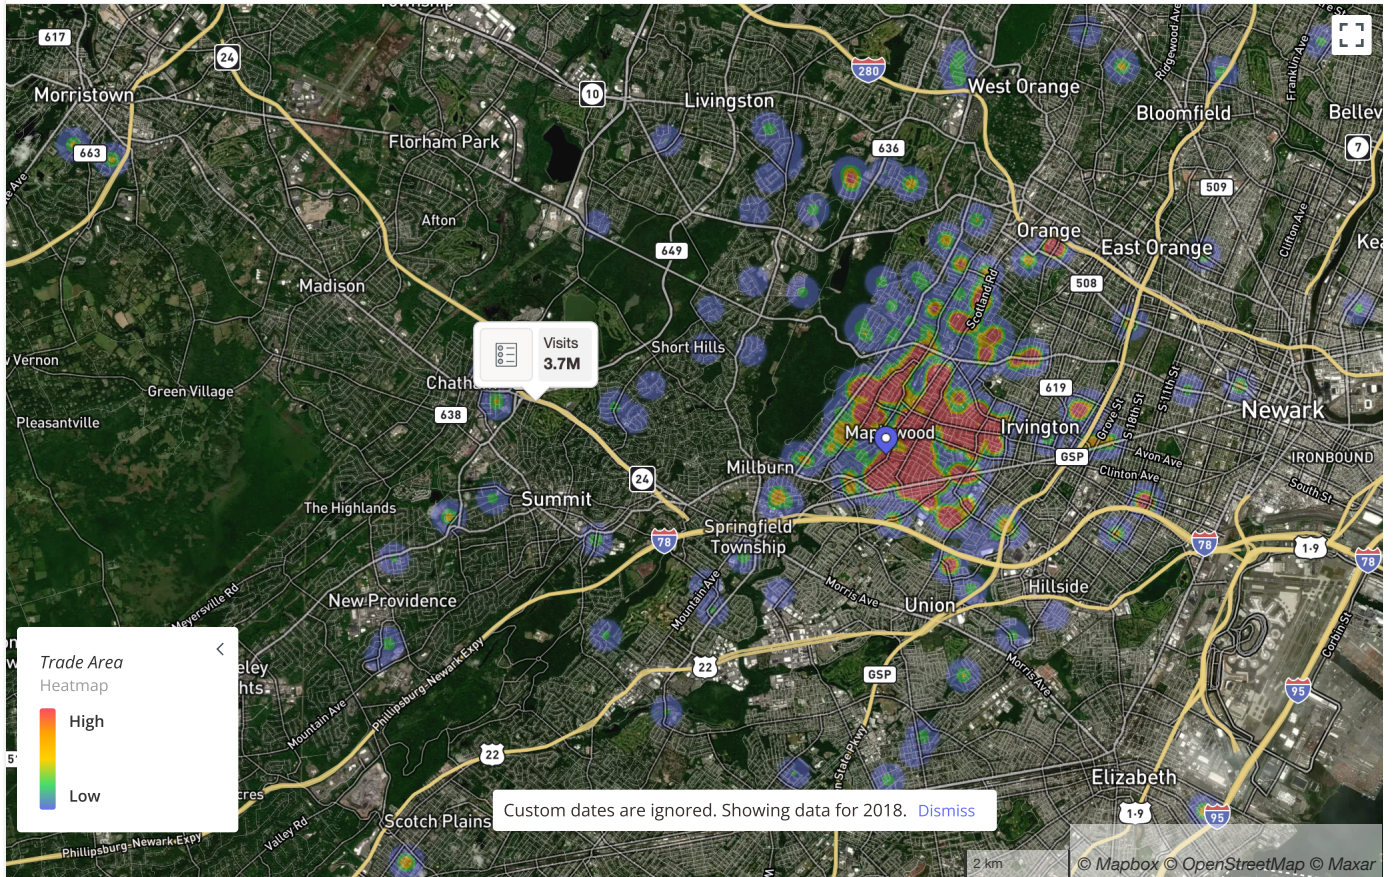

Oakview Avenue, Maplewood, ...

Metric Name	Maplewoodstock Oakview Avenue, Maple...	Maplewoodstock Oakview Avenue, Maple...	Maplewoodstock Oakview Avenue, Maple...	Maplewoodstock Oakview Avenue, Maple...
Visits	16.7K	12.1K	12.9K	14.9K
Visits / sq ft	0.03	0.02	0.02	0.03
Size - sq ft	589.6K	589.6K	589.6K	589.6K
Visitors	14.6K	10.2K	11.4K	12.6K
Visit Frequency	1.14	1.18	1.13	1.18
Avg. Dwell Time	67 min	69 min	68 min	67 min
Panel Visits	153	177	298	355
Visits YoY	N/A	+4.4K%	+59.2%	+40.6K%
Visits Yo2Y	N/A	N/A	+10.5K%	+2.5K%
Visits Yo3Y	N/A	N/A	N/A	+2.9K%

Visits Trend ?

Maplewoodstock

Oakview Avenue, Maplewood, ...

Maplewoodstock

Oakview Avenue, Maplewood, ...

Maplewoodstock

Oakview Avenue, Maplewood, ...

Maplewoodstock

Oakview Avenue, Maplewood, ...

Metric: **Visits** Aggregation: **Daily** Annual Summary: Outlier Indicators:

Market Landscape ?

Home locations are obfuscated for privacy and randomly placed within a census block. They do not represent actual home addresses. [Learn more](#)

Audience Overview ?

Maplewoodstock

Oakview Avenue, Maplewood, NJ ...

Maplewoodstock

Oakview Avenue, Maplewood, NJ ...

Maplewoodstock

Oakview Avenue, Maplewood, NJ ...

Maplewoodstock