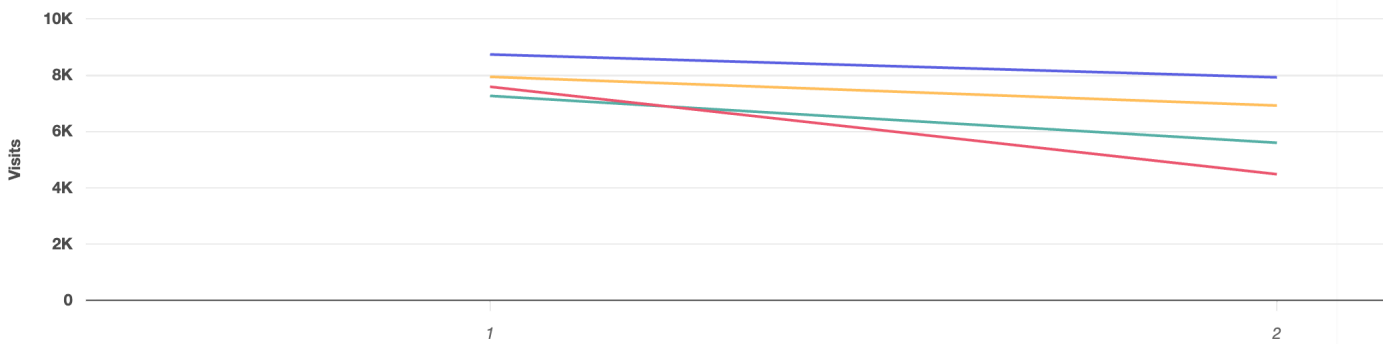

Oakview Avenue, Maplewood, ...

Metric Name	Maplewoodstock Oakview Avenue, Maple...	Maplewoodstock Oakview Avenue, Maple...	Maplewoodstock Oakview Avenue, Maple...	Maplewoodstock Oakview Avenue, Maple...
Visits	16.7K	12.1K	12.9K	14.9K
Visits / sq ft	0.03	0.02	0.02	0.03
Size - sq ft	589.6K	589.6K	589.6K	589.6K
Visitors	14.6K	10.2K	11.4K	12.6K
Visit Frequency	1.14	1.18	1.13	1.18
Avg. Dwell Time	67 min	69 min	68 min	67 min
Panel Visits	153	177	298	355
Visits YoY	N/A	+4.4K%	+59.2%	+40.6K%
Visits Yo2Y	N/A	N/A	+10.5K%	+2.5K%
Visits Yo3Y	N/A	N/A	N/A	+2.9K%

Visits Trend ?

Maplewoodstock

Oakview Avenue, Maplewood, ...

Maplewoodstock

Oakview Avenue, Maplewood, ...

Maplewoodstock

Oakview Avenue, Maplewood, ...

Maplewoodstock

Oakview Avenue, Maplewood, ...

Metric: **Visits** Aggregation: **Daily** Annual Summary: Outlier Indicators:

Market Landscape ?

Home locations are obfuscated for privacy and randomly placed within a census block. They do not represent actual home addresses. [Learn more](#)