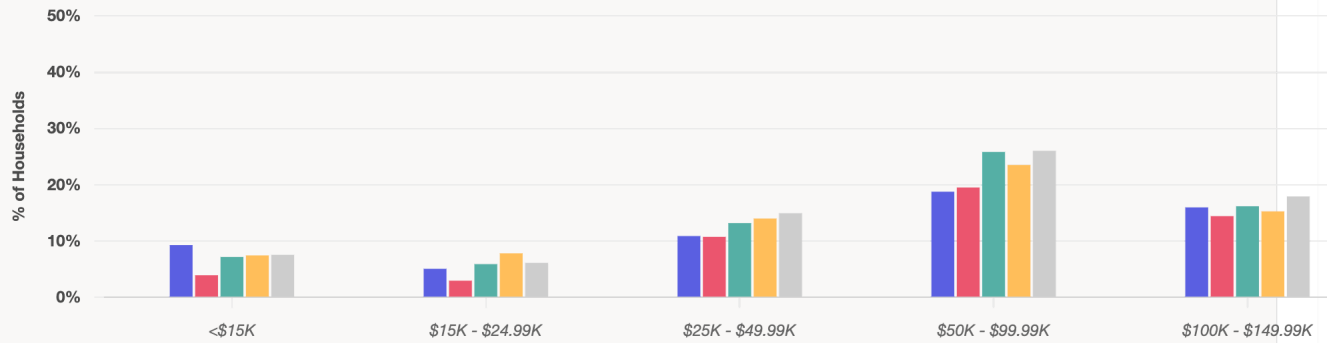

Oakview Avenue, Maplewood, NJ ...

Dataset:

Census 2021

View:

Potential Market

Compare to:

New Jersey ▼

Properties	Median Household Income	Bachelor's Degree or Higher	Median Age	Most Common Ethnicity	Persons per Household
Maplewoodstock Oakview Avenue, Map...	\$115.3K	65.3%	37.4	White (51.7%)	2.53
Maplewoodstock Oakview Avenue, Map...	\$144.3K	64.4%	40.4	White (48.3%)	2.90
Maplewoodstock Oakview Avenue, Map...	\$95.1K	49.8%	36.2	White (38.1%)	2.84
Maplewoodstock Oakview Avenue, Map...	\$92.5K	54.7%	36.3	White (37.5%)	2.71
New Jersey	\$90.4K	41.5%	40.0	White (53.8%)	2.72

Household Income

#

%

*Demographics are based on a True Trade Area capturing 70% of visits | Data source: Census 2021

Ranking Overview ?

Maplewoodstock

Oakview Avenue, Maplewood, NJ ...

Maplewoodstock