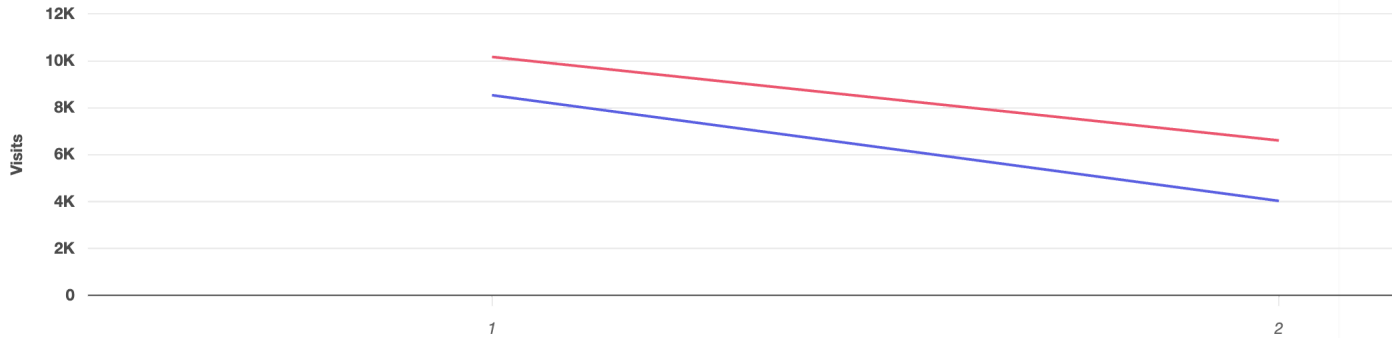

Visits Trend ?

Maplewoodstock

Oakview Avenue, Maplewood...

Maplewoodstock

Oakview Avenue, Maplewood...

Metric: **Visits** Aggregation: **Daily** Annual Summary: Outlier Indicators:

Market Landscape ?

Home locations are obfuscated for privacy and randomly placed within a census block. They do not represent actual home addresses. [Learn more](#)

Audience Overview ?

Maplewoodstock

Oakview Avenue, Maplewood...

Maplewoodstock

Oakview Avenue, Maplewood...

Dataset:

Census 2021

View: