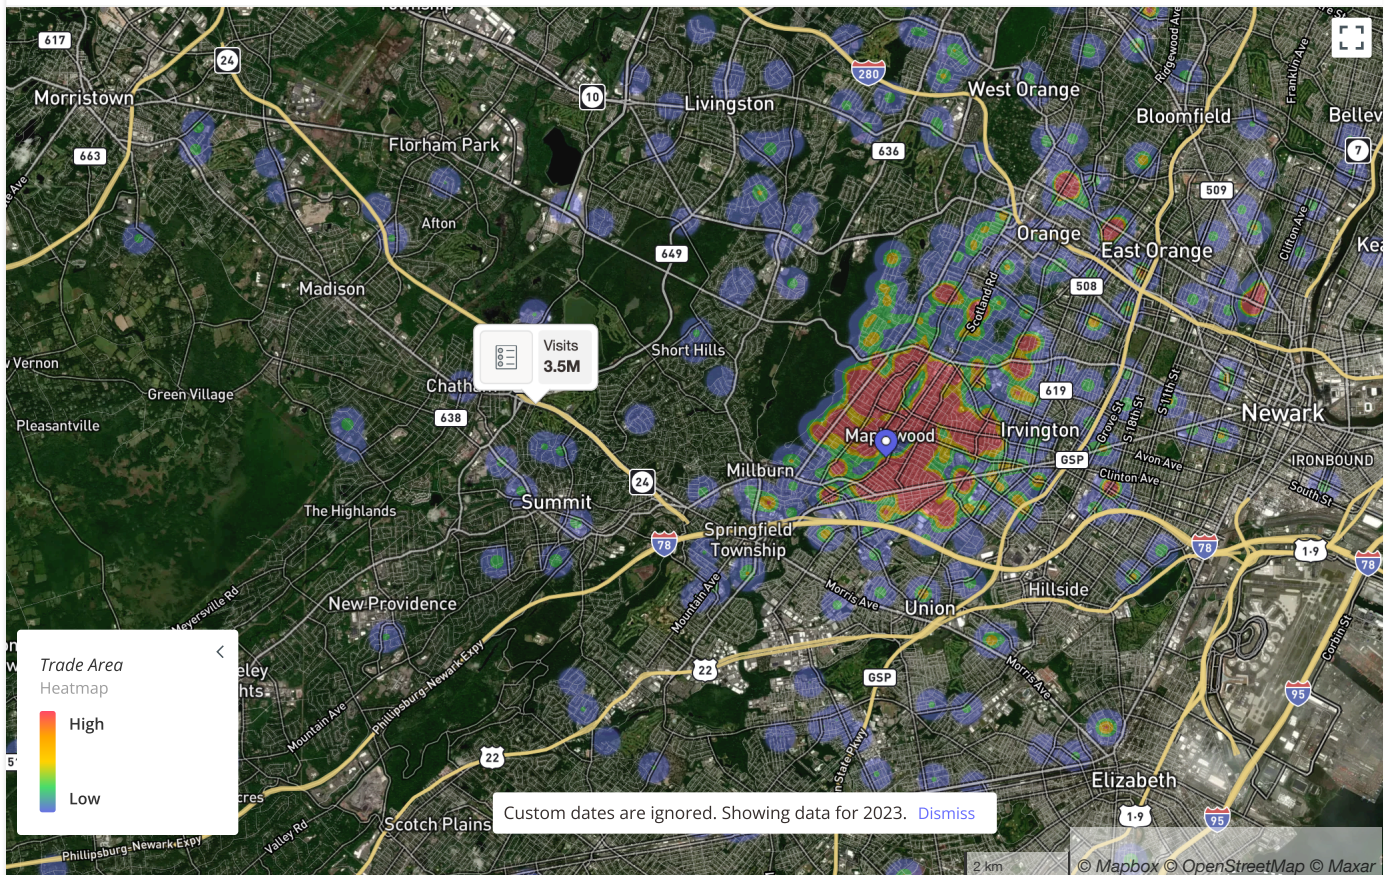

Oakview Avenue, Maplewood...

Maplewoodstock

Oakview Avenue, Maplewood...

Metric Name	Maplewoodstock Oakview Avenue, Maplewood, NJ 07040	Maplewoodstock Oakview Avenue, Maplewood, NJ 07040
Visits	12.6K	16.8K
Visits / sq ft	0.02	0.03
Size - sq ft	589.6K	589.6K
Visitors	11.3K	14.4K
Visit Frequency	1.11	1.16
Avg. Dwell Time	54 min	61 min
Panel Visits	335	503
Visits YoY	+53.3%	+12.3K%
Visits Yo2Y	N/A	+6.3K%
Visits Yo3Y	+2K%	+4.9K%

Visits Trend ?

Maplewoodstock

Oakview Avenue, Maplewood...

Maplewoodstock

Oakview Avenue, Maplewood...

Metric: **Visits** Aggregation: **Daily** Annual Summary: Outlier Indicators:

Market Landscape ?

Home locations are obfuscated for privacy and randomly placed within a census block. They do not represent actual home addresses. [Learn more](#)

Audience Overview ?

Maplewoodstock

Oakview Avenue, Maplewood...

Maplewoodstock

Oakview Avenue, Maplewood...

Dataset:

Census 2021

View:

*Demographics are based on a True Trade Area capturing 70% of visits | Data source: Census 2021

Ranking Overview ?

Maplewoodstock

Oakview Avenue, Maplewood...

Maplewoodstock

Oakview Avenue, Maplewood...

Benchmark: