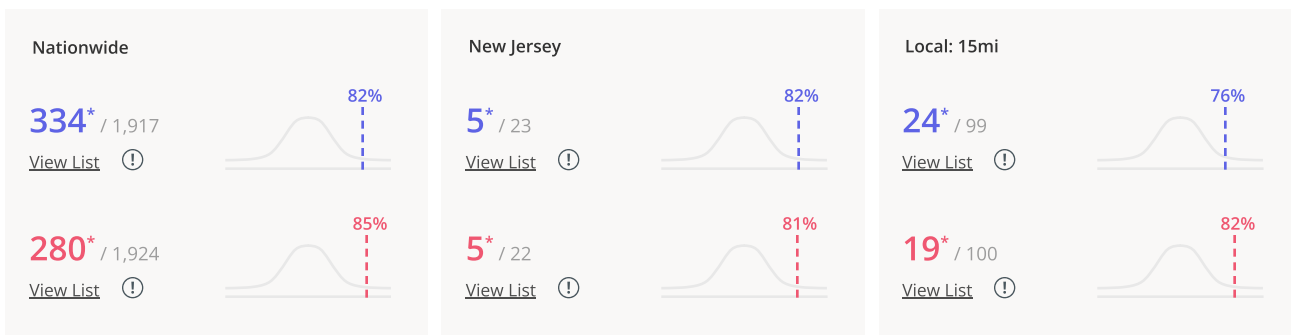

*Demographics are based on a True Trade Area capturing 70% of visits | Data source: Census 2021

Ranking Overview ?

Maplewoodstock

Oakview Avenue, Maplewood...

Maplewoodstock

Oakview Avenue, Maplewood...

Benchmark:

Category: Other

Metric:

Visits

* Custom filters and dates are ignored. Ranking only supports 'full-months'. Showing report for: Maplewoodstock Jul 1st, 2023 - Jul 31st, 2023, Maplewoodstock Jul 1st, 2024 - Jul 31st, 2024