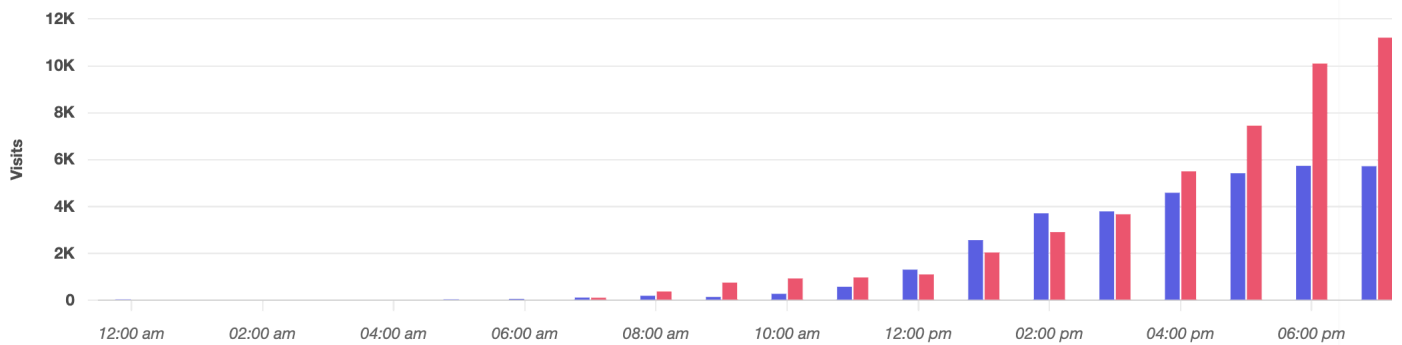

Hourly Visits ?

Maplewoodstock

Oakview Avenue, Maplewood...

Maplewoodstock

Oakview Avenue, Maplewood...

Metric:

Visits

Daily Visits ?

Maplewoodstock

Oakview Avenue, Maplewood...

Maplewoodstock

Oakview Avenue, Maplewood...

Metric:

Visits

Visit Duration ?

Maplewoodstock

Oakview Avenue, Maplewood...

Maplewoodstock

Oakview Avenue, Maplewood...

Metric:

Visits